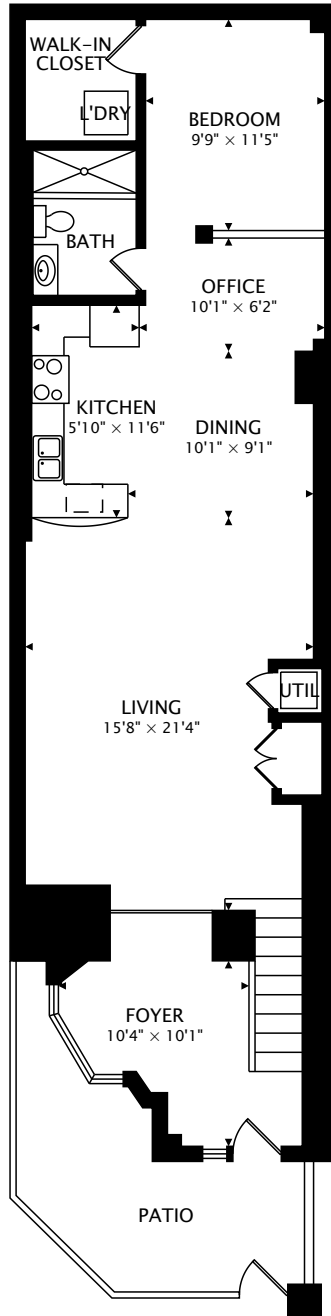

78 SAINT PATRICK STREET #100  
TORONTO, ONTARIO M5T

1022 sq ft + 141 sq ft PATIO