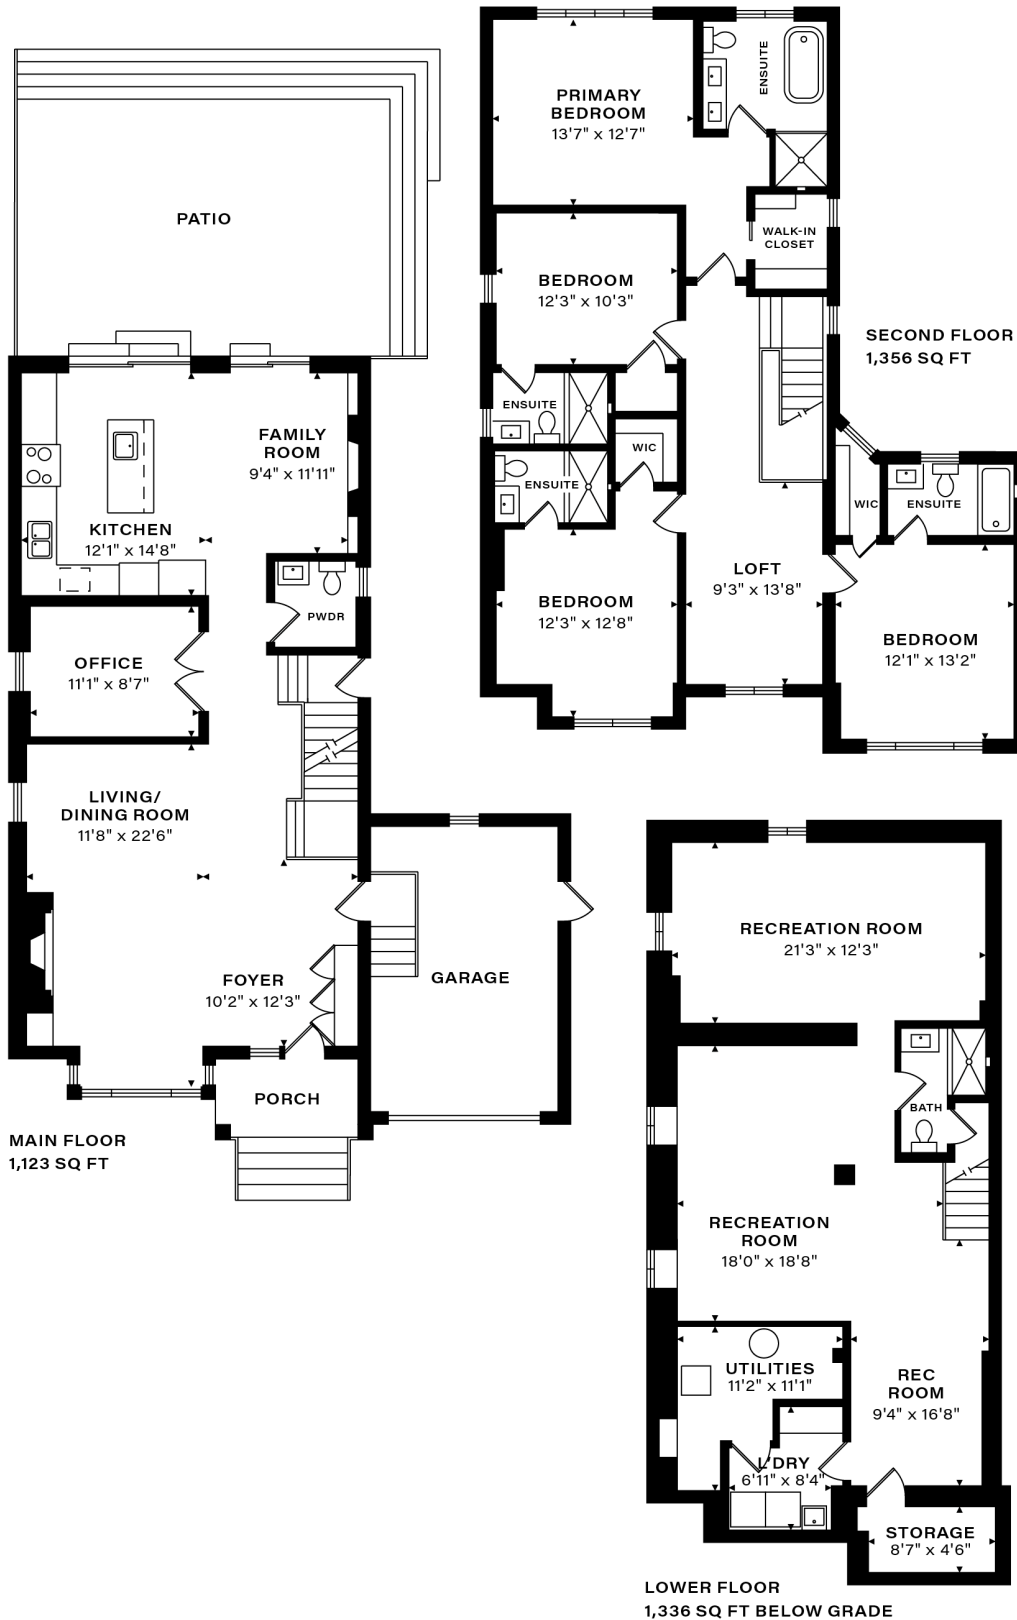

168 HADDINGTON AVENUE

1,479 SQ FT + 1,136 SQ FT BELOW GRADE

AIMEE FAIRWEATHER

Aimee Fairweather, Sales Representative
647.296.4843 | aimee@aimeefairweather.com

SAGE REAL ESTATE LTD., BROKERAGE
DIMENSIONS, AREAS, LAYOUTS AND DETAILS ARE APPROXIMATE
AND SHOULD BE CONSIDERED ILLUSTRATIVE ONLY.