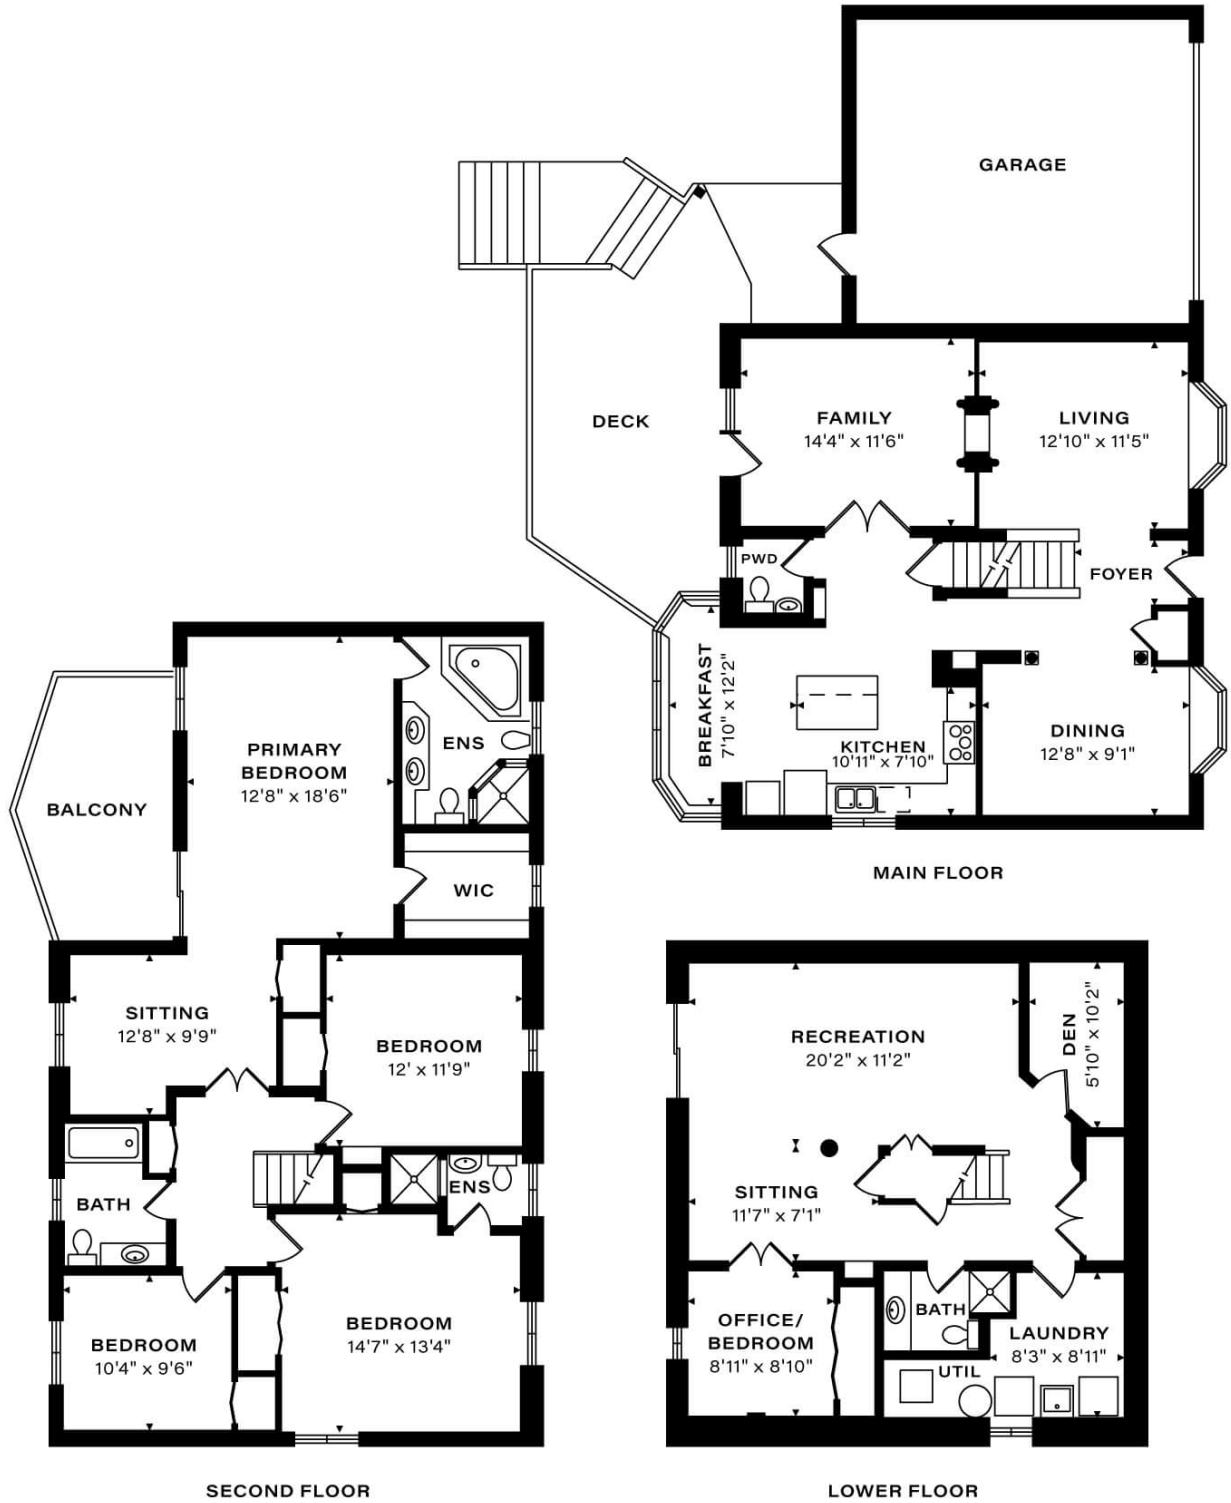

FLOOR PLAN 5 STUBBS DRIVE

2,325 SQ FT + 883 SQ FT BELOW GRADE

af
AIMEE FAIRWEATHER

Aimee Fairweather, Sales Representative
647.296.4843 | aimee@aimeefairweather.com

REAL VISION

SAGE REAL ESTATE LTD., BROKERAGE
DIMENSIONS, AREAS, LAYOUTS AND DETAILS ARE APPROXIMATE
AND SHOULD BE CONSIDERED ILLUSTRATIVE ONLY.