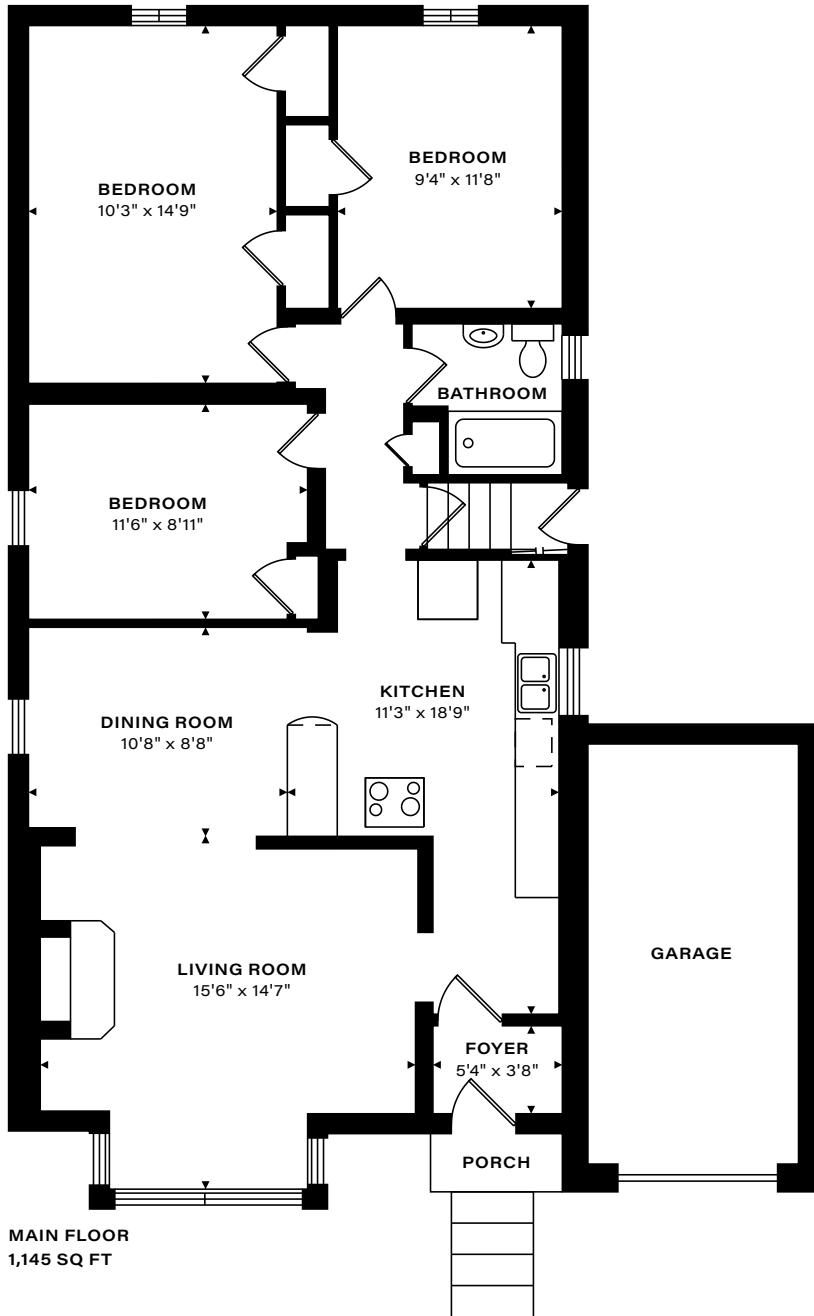

72 BURNCREST DRIVE

1,145 SQ FT + 1,099 SQ FT BELOW GRADE

AIMEE FAIRWEATHER

Aimee Fairweather, Sales Representative
647.296.4843 | aimee@aimeefairweather.com

SAGE REAL ESTATE LTD., BROKERAGE
DIMENSIONS, AREAS, LAYOUTS AND DETAILS ARE APPROXIMATE
AND SHOULD BE CONSIDERED ILLUSTRATIVE ONLY.