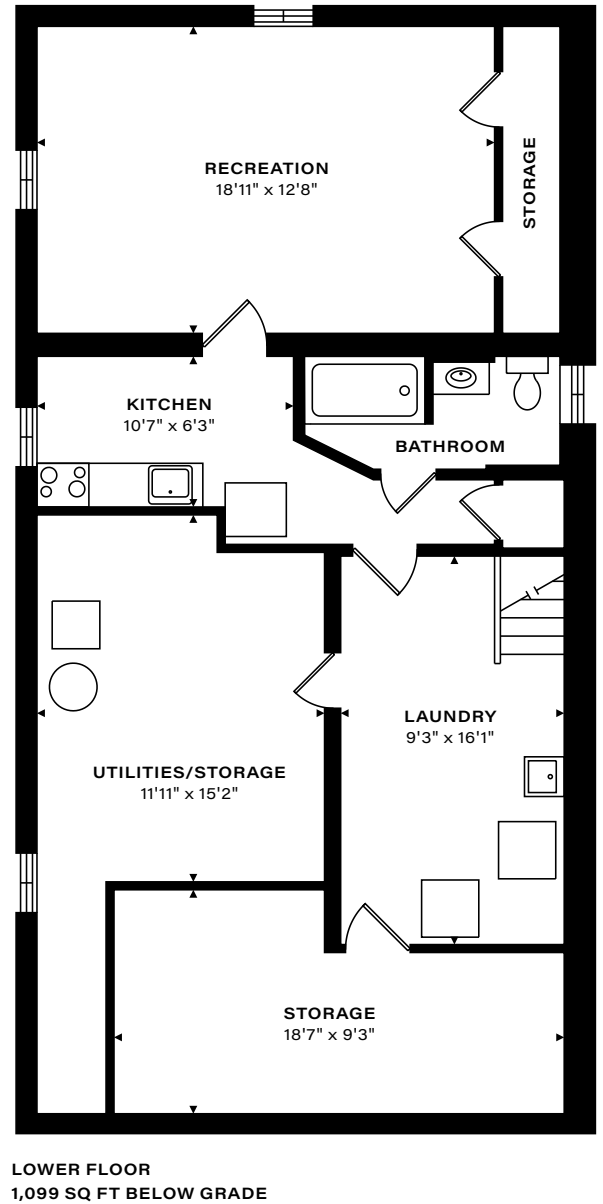

72 BURNCREST DRIVE

1,145 SQ FT + 1,099 SQ FT BELOW GRADE

AIMEE FAIRWEATHER

Aimee Fairweather, Sales Representative
647.296.4843 | aimee@aimeefairweather.com

SAGE REAL ESTATE LTD., BROKERAGE
DIMENSIONS, AREAS, LAYOUTS AND DETAILS ARE APPROXIMATE
AND SHOULD BE CONSIDERED ILLUSTRATIVE ONLY.