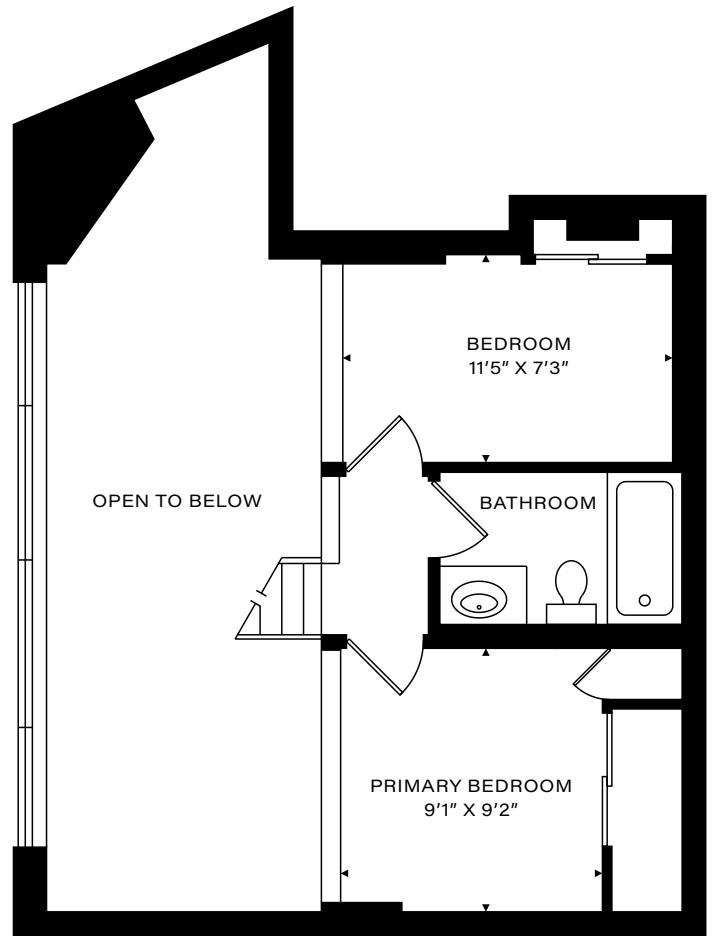

393 KING STREET EAST SUITE 207

888 SQUARE FEET

MAIN FLOOR
564 SQ FT

SECOND FLOOR
324 SQ FT

AIMEE FAIRWEATHER
& COMPANY

Aimee Fairweather, Sales Representative
647.296.4843 | aimee@aimeefairweather.com

SAGE REAL ESTATE LTD., BROKERAGE
DIMENSIONS, AREAS, LAYOUTS AND DETAILS ARE APPROXIMATE
AND SHOULD BE CONSIDERED ILLUSTRATIVE ONLY.