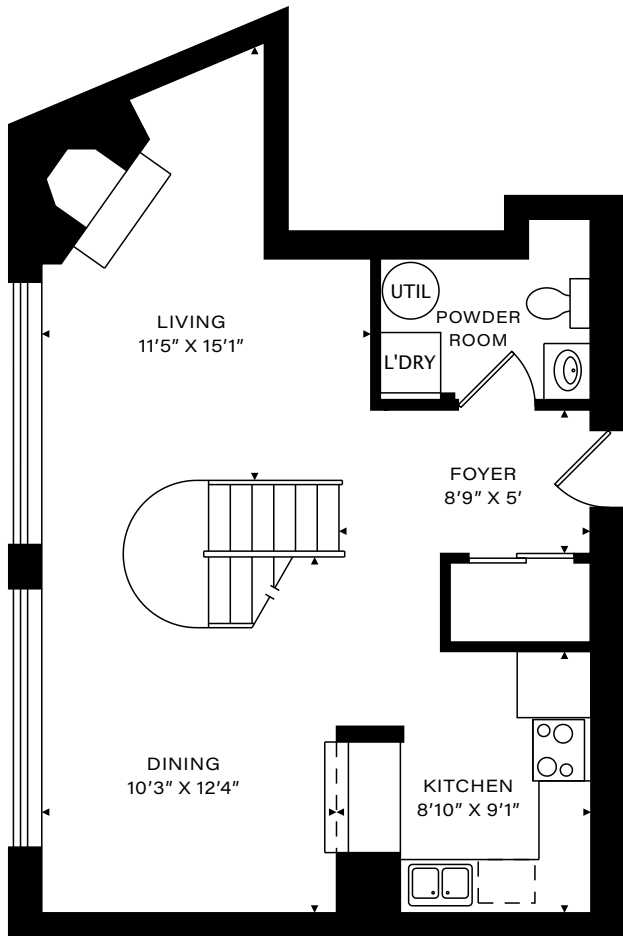

393 KING STREET EAST SUITE 207

888 SQUARE FEET

MAIN FLOOR
564 SQ FT

SECOND FLOOR
324 SQ FT

AIMEE FAIRWEATHER
& COMPANY

Aimee Fairweather, Sales Representative
647.296.4843 | aimee@aimeefairweather.com

SAGE REAL ESTATE LTD., BROKERAGE
DIMENSIONS, AREAS, LAYOUTS AND DETAILS ARE APPROXIMATE
AND SHOULD BE CONSIDERED ILLUSTRATIVE ONLY.