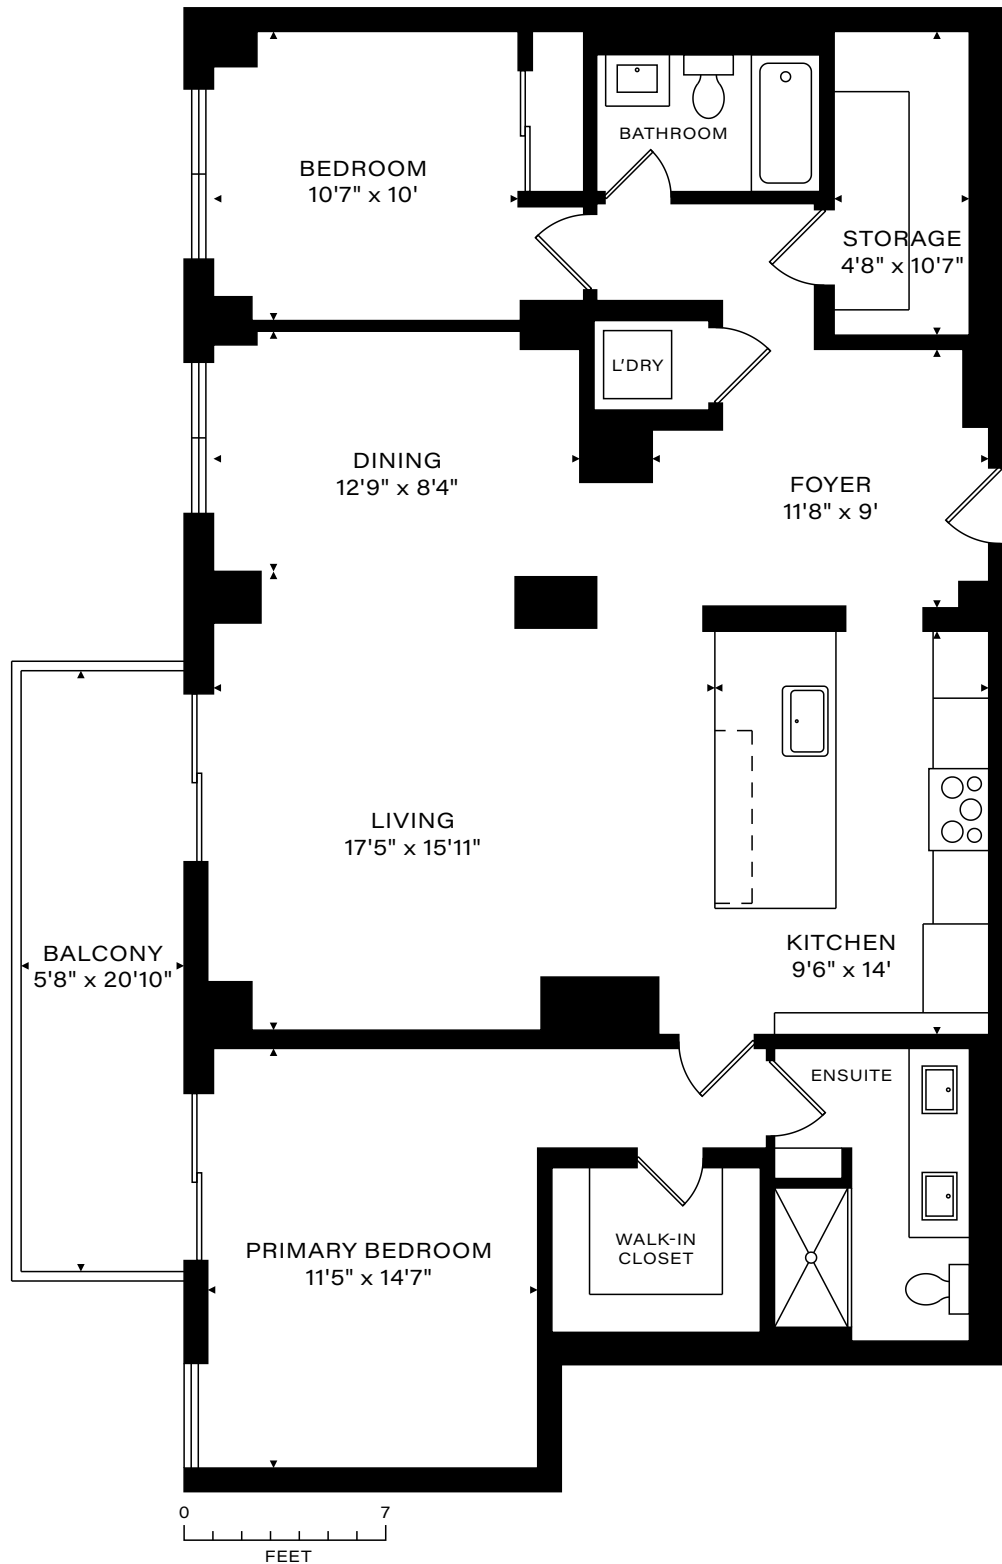

3 SOUTHVALE DRIVE SUITE 203

1,417 SQFT + 118 SQFT BALCONY

AIMEE FAIRWEATHER
& COMPANY

Aimee Fairweather, Sales Representative
647.296.4843 | aimee@aimeefairweather.com

REAL VISION

SAGE REAL ESTATE LTD., BROKERAGE
DIMENSIONS, AREAS, LAYOUTS AND DETAILS ARE APPROXIMATE
AND SHOULD BE CONSIDERED ILLUSTRATIVE ONLY.