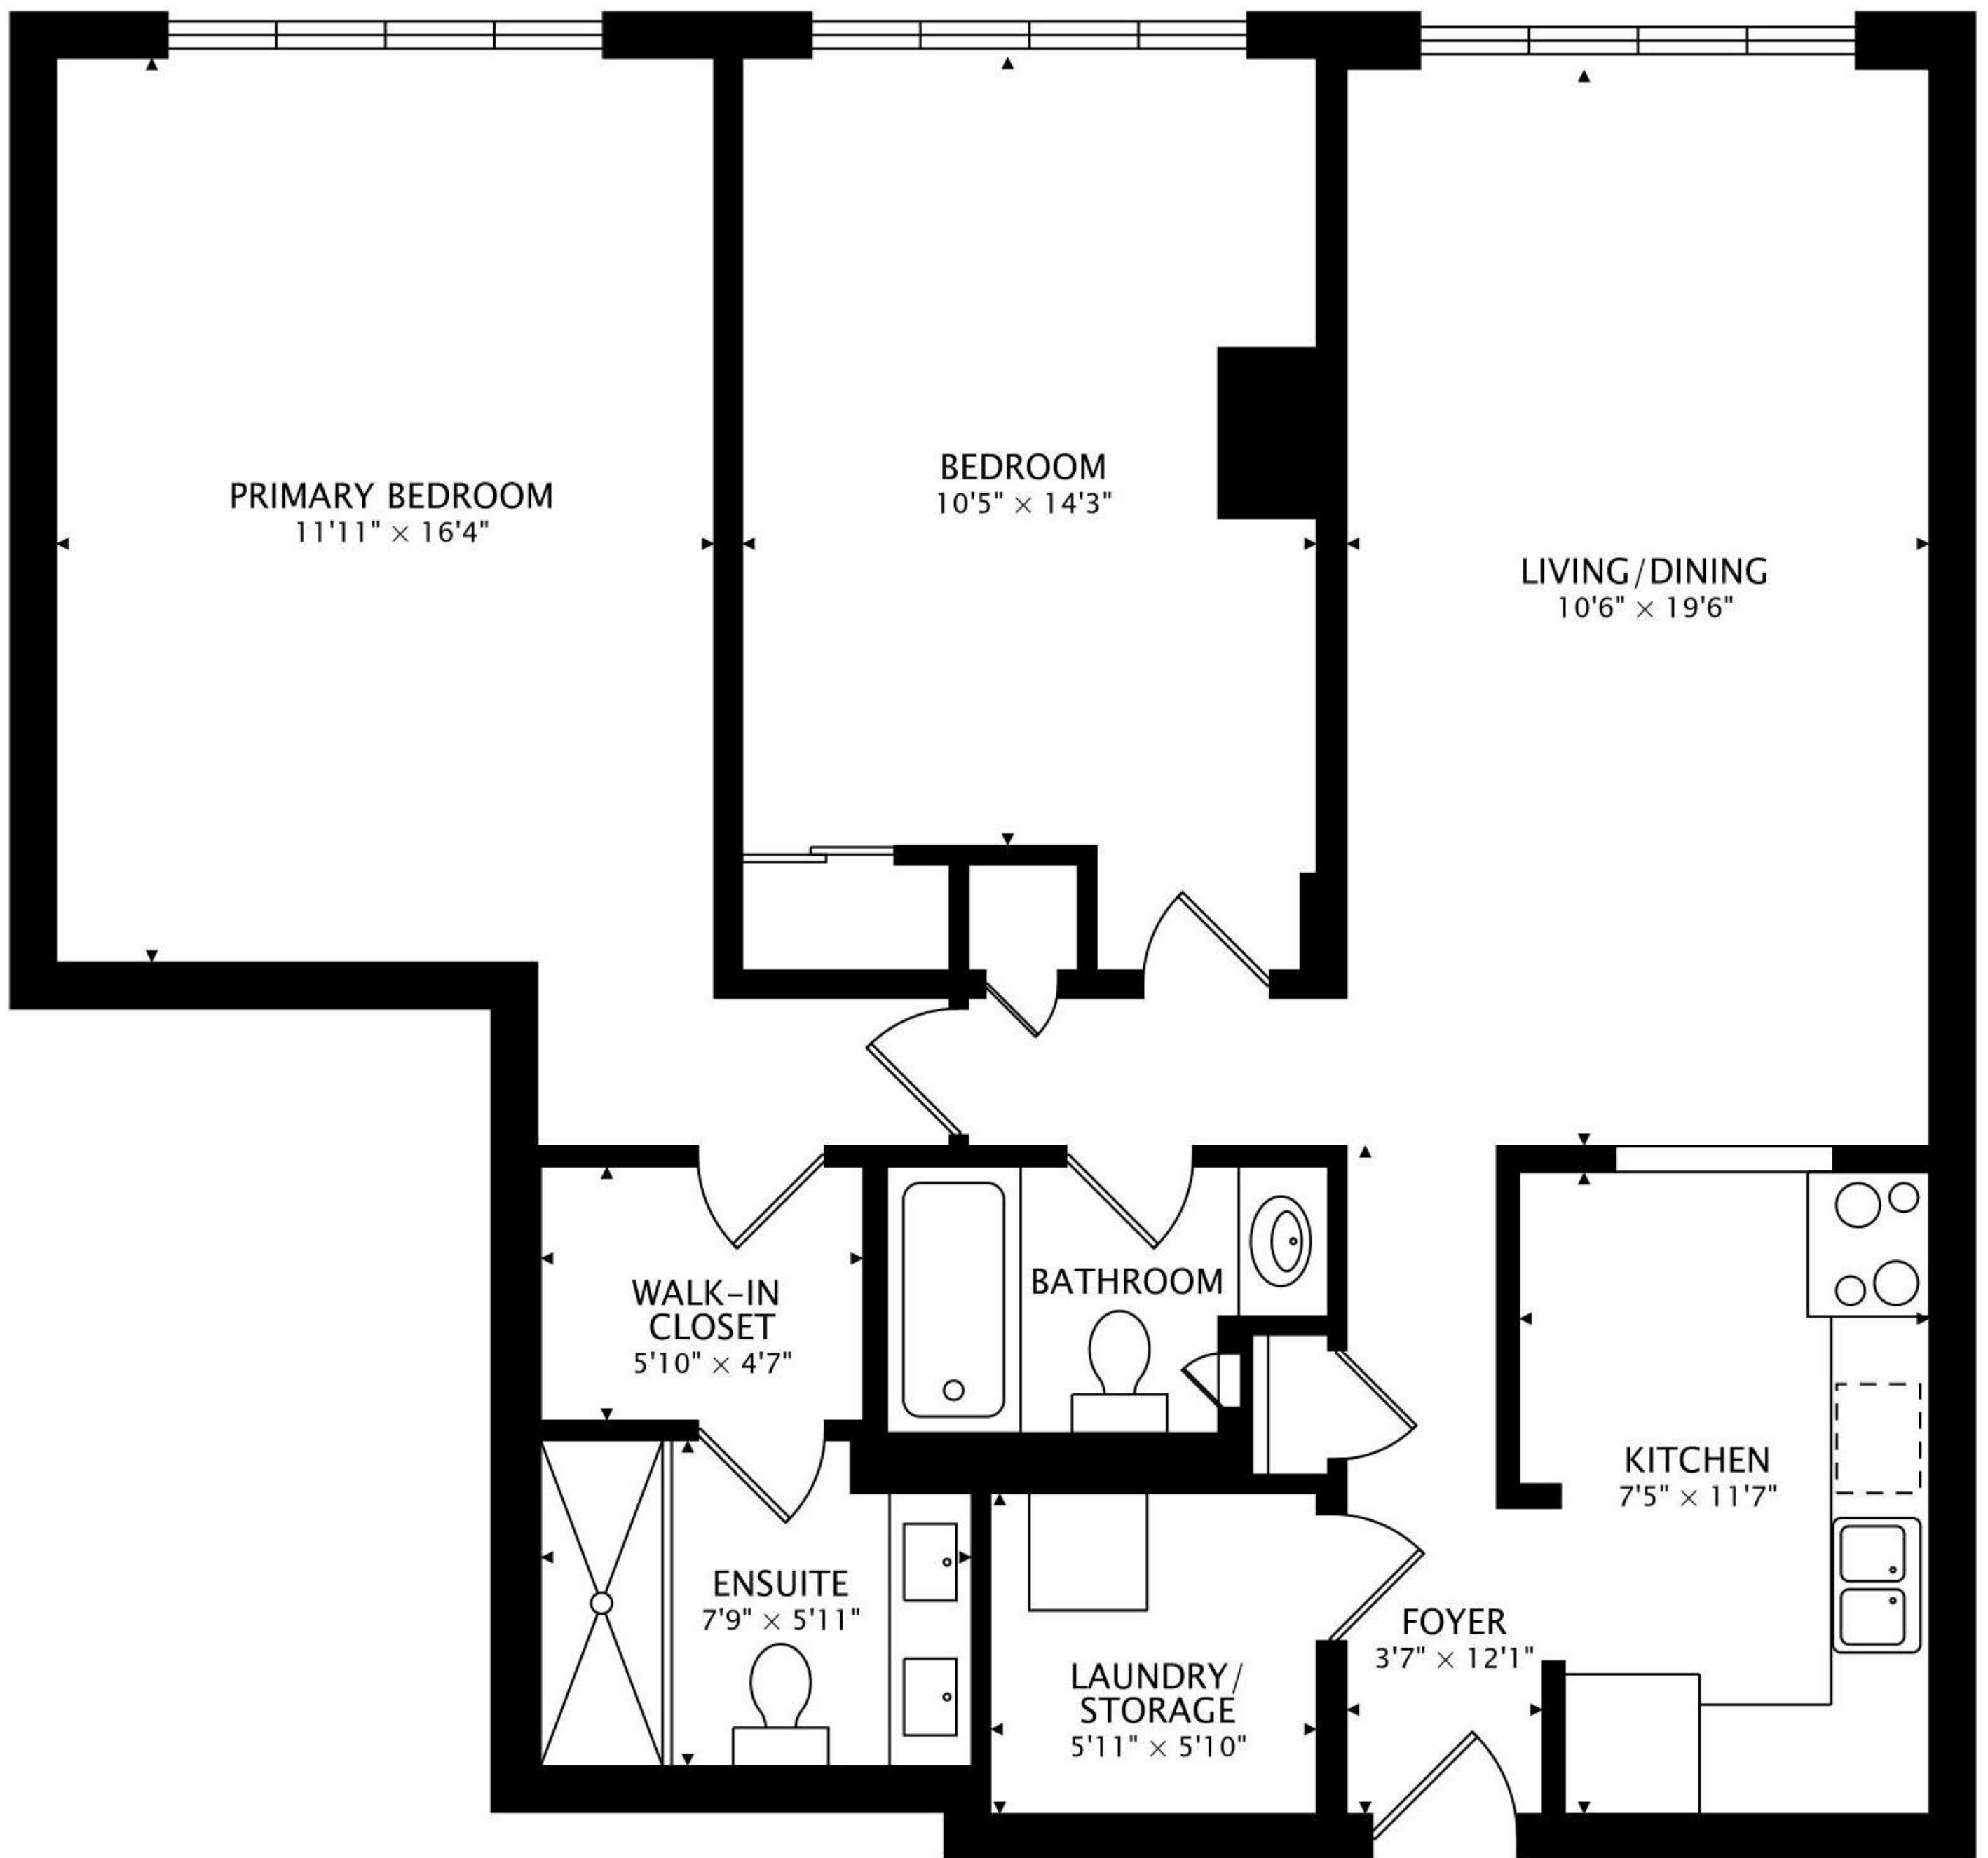

1110 WALDEN CIR, UNIT 909

1,009 sq ft

AIMEE FAIRWEATHER
& COMPANY

Aimee Fairweather, Sales Representative
647.296.4843 | aimee@aimeefairweather.com

REAL VISION

SAGE REAL ESTATE LTD., BROKERAGE
DIMENSIONS, AREAS, LAYOUTS AND DETAILS ARE APPROXIMATE
AND SHOULD BE CONSIDERED ILLUSTRATIVE ONLY.