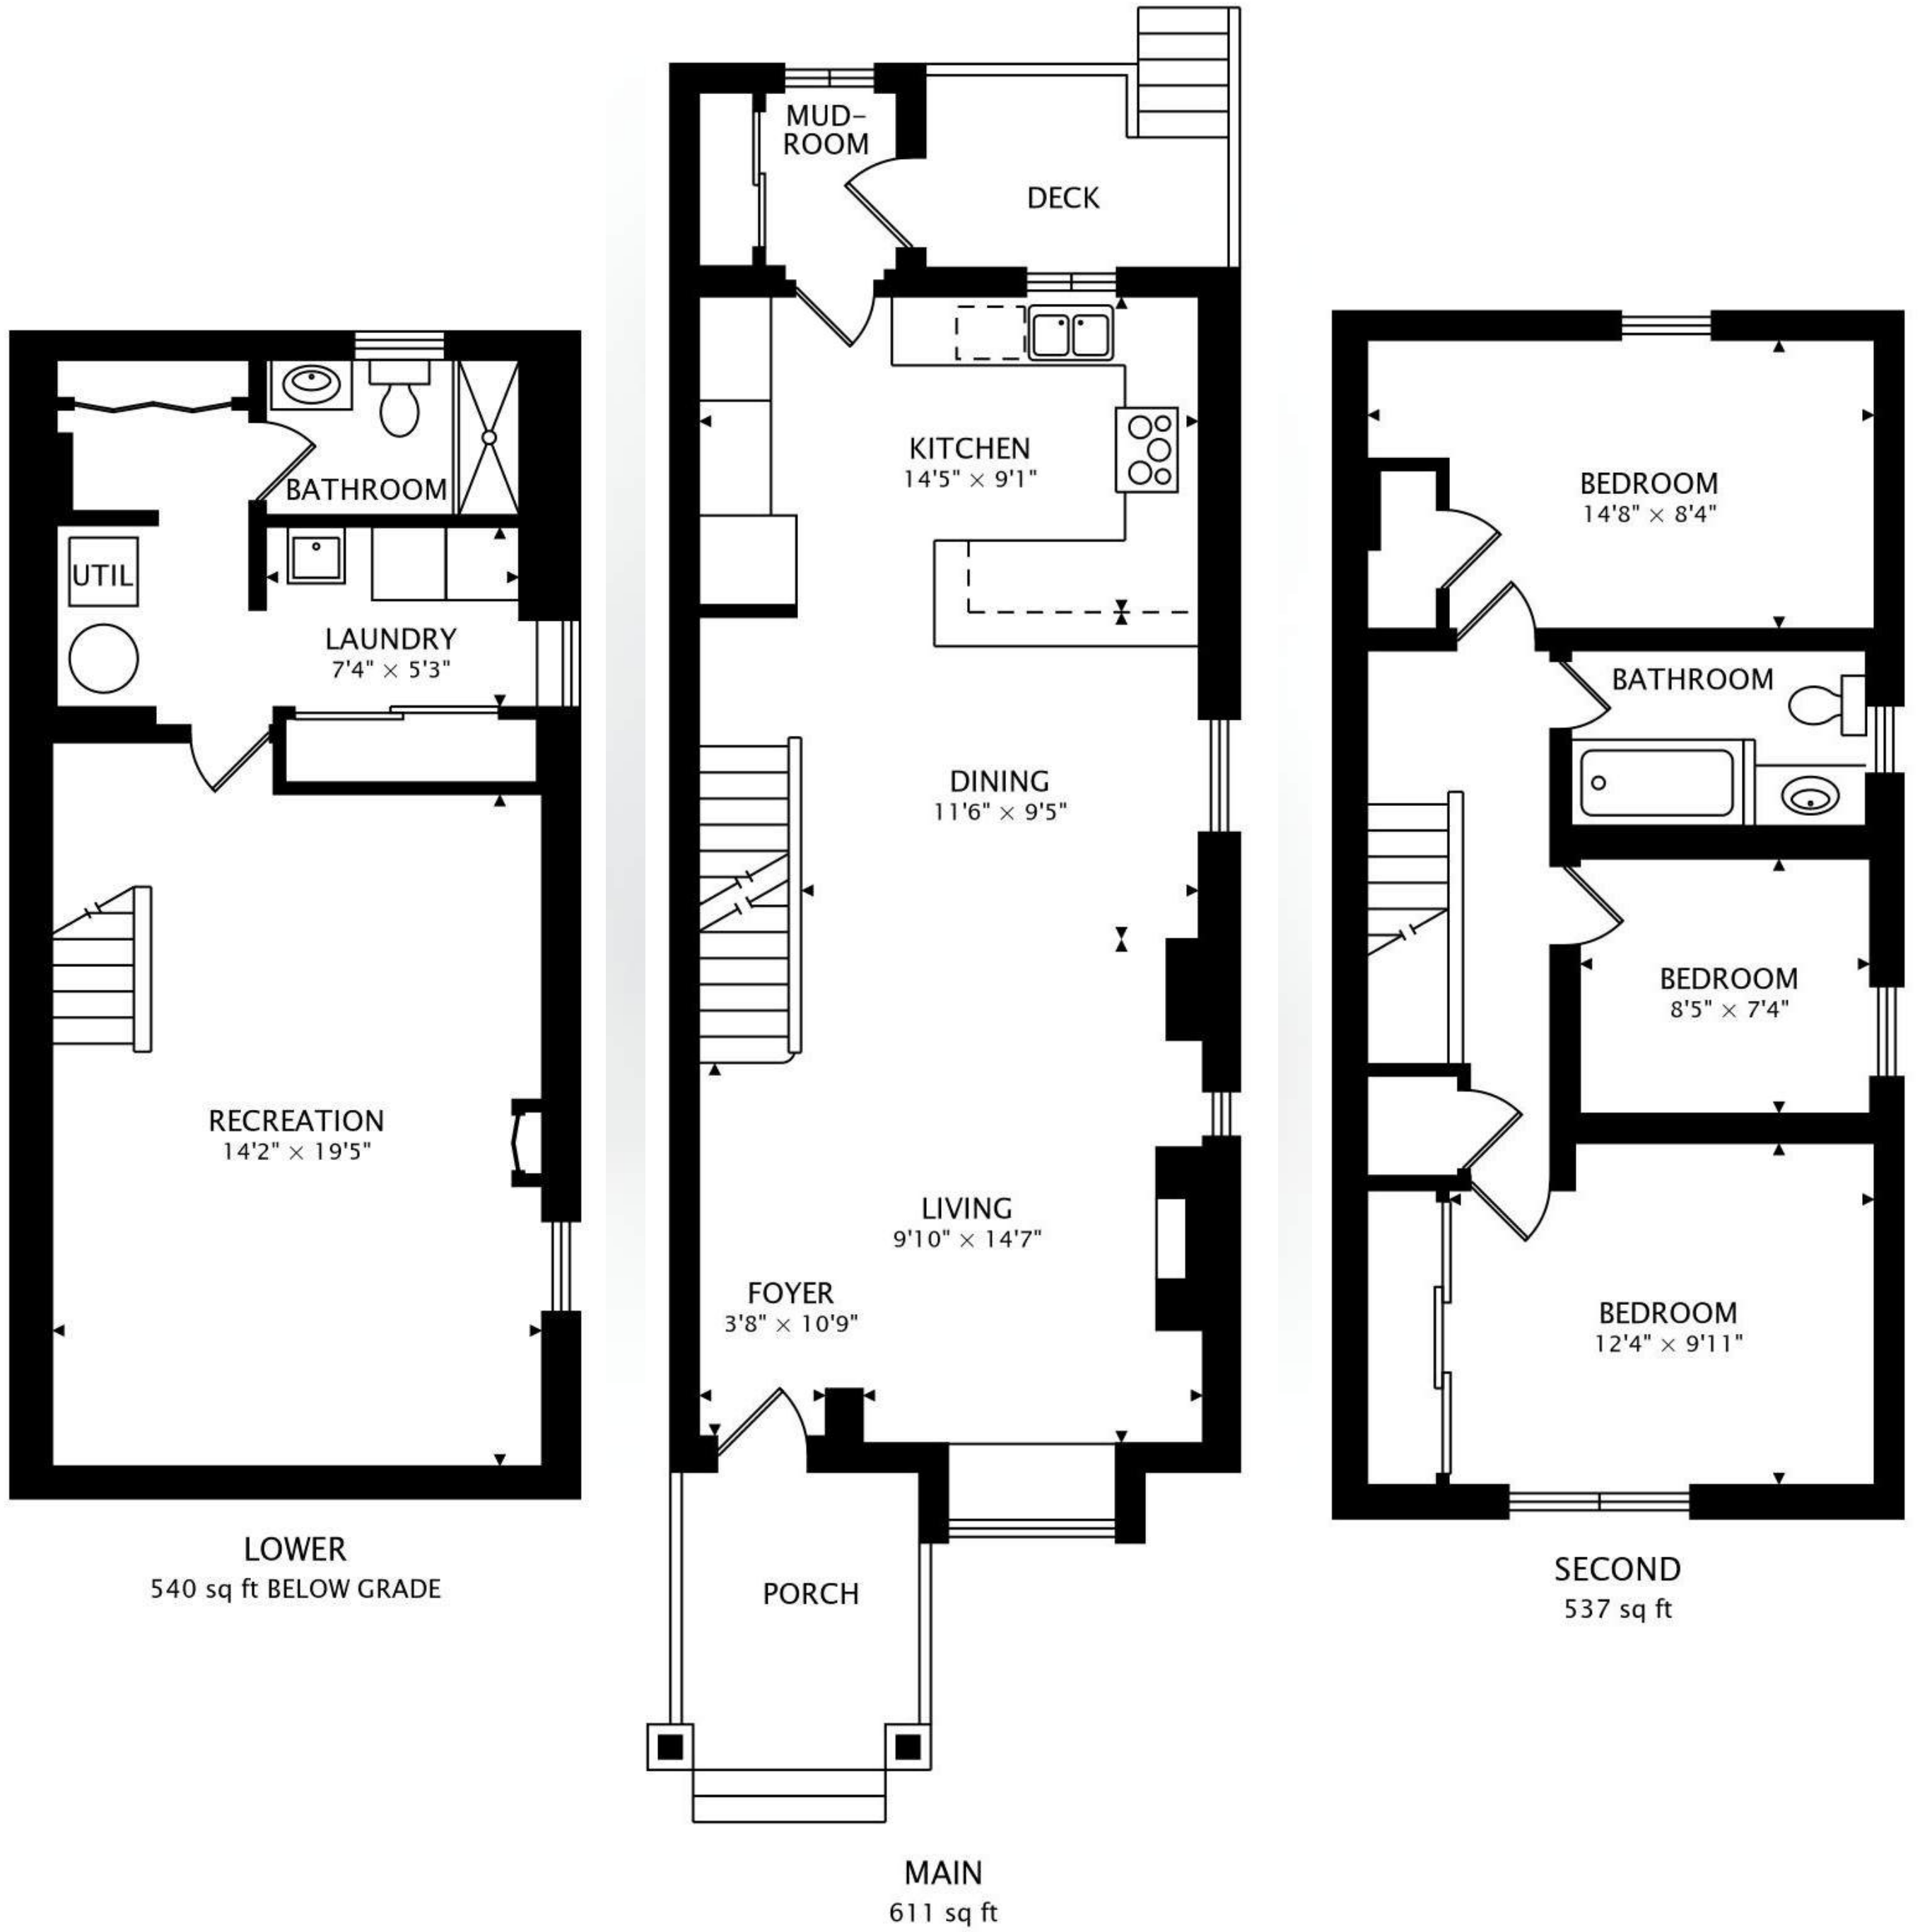

273 BROADWAY AVE

1148 sqft + 540 sqft below grade

AIMEE FAIRWEATHER
& COMPANY

Aimee Fairweather, Sales Representative
647.296.4843 | aimee@aimeefairweather.com

SAGE REAL ESTATE LTD., BROKERAGE
DIMENSIONS, AREAS, LAYOUTS AND DETAILS ARE APPROXIMATE
AND SHOULD BE CONSIDERED ILLUSTRATIVE ONLY.